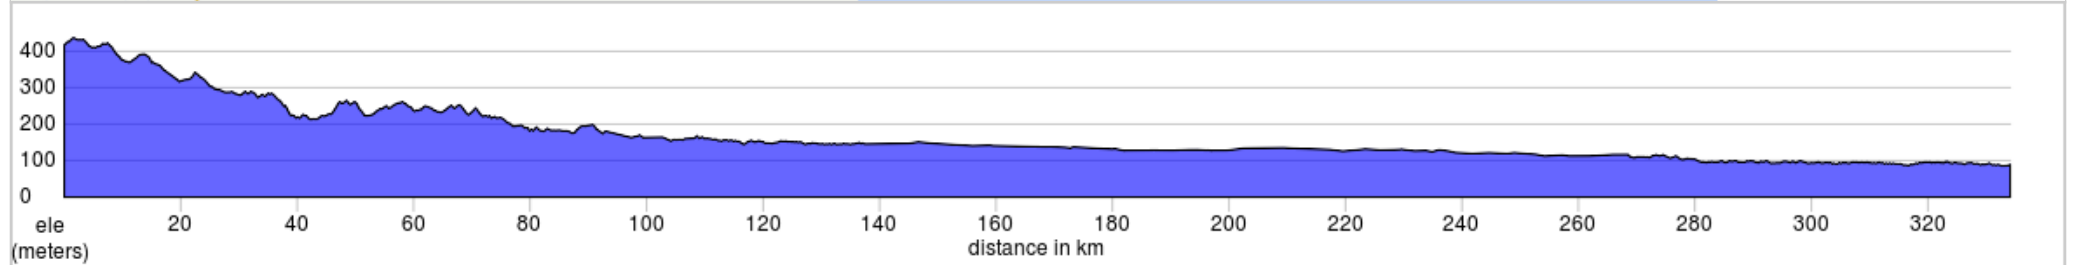

Leg04-TxOz-Cue-Sheet

334.1 km, + 650 / - 979 meters

RO Andrew Johnson +61-419-244556 Emergency contact 000 or 112

Leg04-TxOz-Cue-Sheet

Num	Dist	Next	Type	Note
1.	0.0	0.0	▶	Start of route
2.	0.0	87.8	↑	FRASER-RGE FRASER RANGE STATION (short dirt road). Water, Food, Accommodation. NO public shop. Return to Eyre Hwy 1
3.	87.8	180.9	↑	BALLADONIA BALLADONIA. Water, Food, Accommodation. Continue on Eyre Hwy 1
4.	268.7	65.4	↑	CAIGUNA CAIGUNA. Water, Food, Accommodation. Continue on Eyre Hwy 1
5.	334.1	0.0	↑	COCKLEBIDY COCKLEBIDDY. Water, Food, Accommodation. Continue on Eyre Hwy 1
6.	334.1	0.0	▣	End of route

334.1 kilometers. +620/-949 meters

RO Andrew Johnson +61-419-244556 Emergency contact 000 or 112