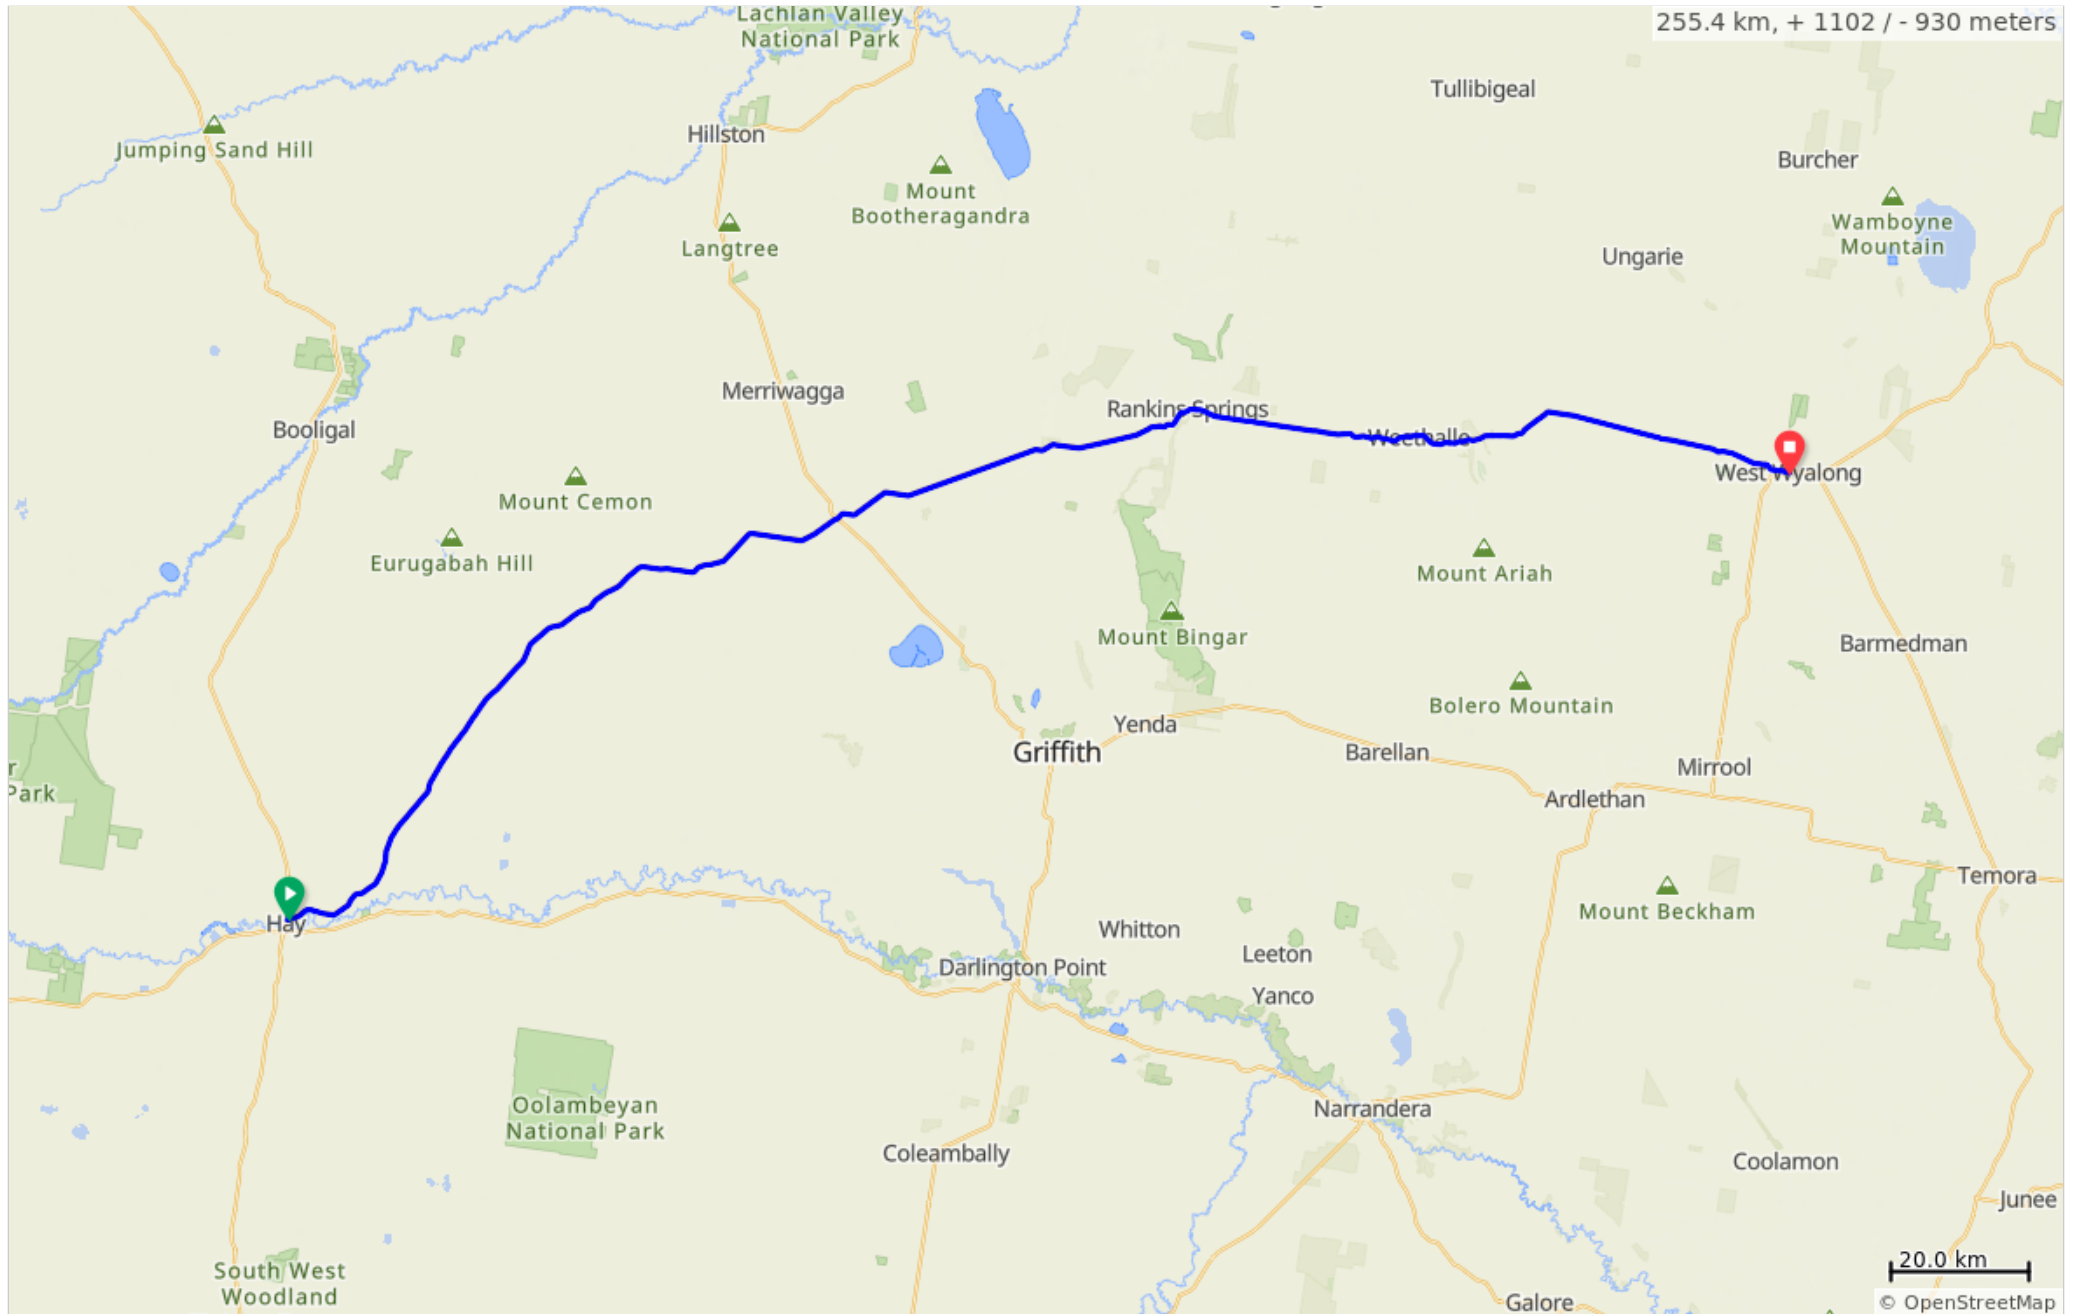

Leg12-TxOz-Cue-Sheet

255.4 km, + 1102 / - 930 meters

RO Andrew Johnson +61-419244556 Emergency contact 000 or 112

Leg12-TxOz-Cue-Sheet

Dist	Next	Type	Note
0.0	0.0	📍	Start of route
0.0	0.4	↑	HAY HAY. Water, Food, Accommodation. Continue N to Mid Western Hwy/B64 turnoff in 400m. ***CAUTION*** 110km to next services at Goolgowi
0.4	107.9	➡	Mid West Hwy B64 Right on Mid Western Hwy/B64
108.3	55.8	↑	GOOLGOWI GOOLGOWI. Water, Food, Accommodation. 2nd exit on Zara St/Mid Western Hwy/B64
164.1	34.4	↑	RANKIN SPRINGS RANKINS SPRINGS. Water, Food, Accommodation. Continue on Mid Western Hwy/B64
198.5	56.9	↑	WEETHALLE WEETHALLE. Water, Food, Accommodation. Continue on Mid Western Hwy/B64
255.4	0.0	↑	WEST WYALONG WEST WYALONG. Water, Food, Accommodation. Continue on Mid Western Hwy/B64. ***CAUTION*** 105km to next services at Grenfell, Bland Hotel in Quandialla may be closed

255.4 kilometers. +1102/-930 meters

RO Andrew Johnson +61-419244556 Emergency contact 000 or 112